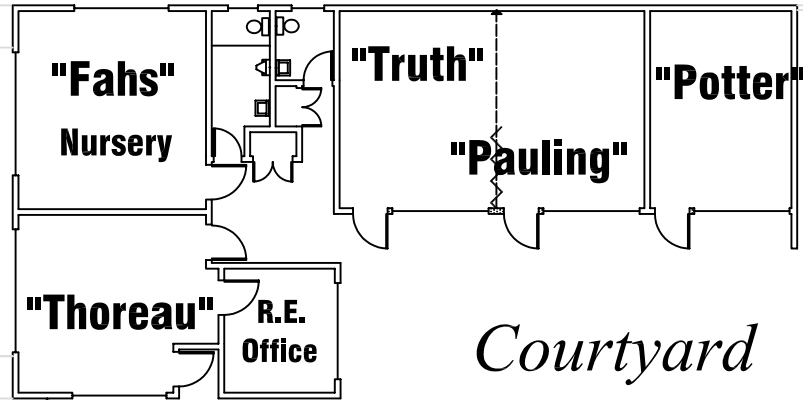

Unitarian Universalists  
of San Mateo  
300 E. Santa Inez Ave.  
San Mateo, CA

*(Play area)*

**"La Petite Sorbonne"**

***E. Santa Inez Ave.***

The Cottage

*(Garden / Play area)*

*Courtyard*

***Ellsworth Ave.***