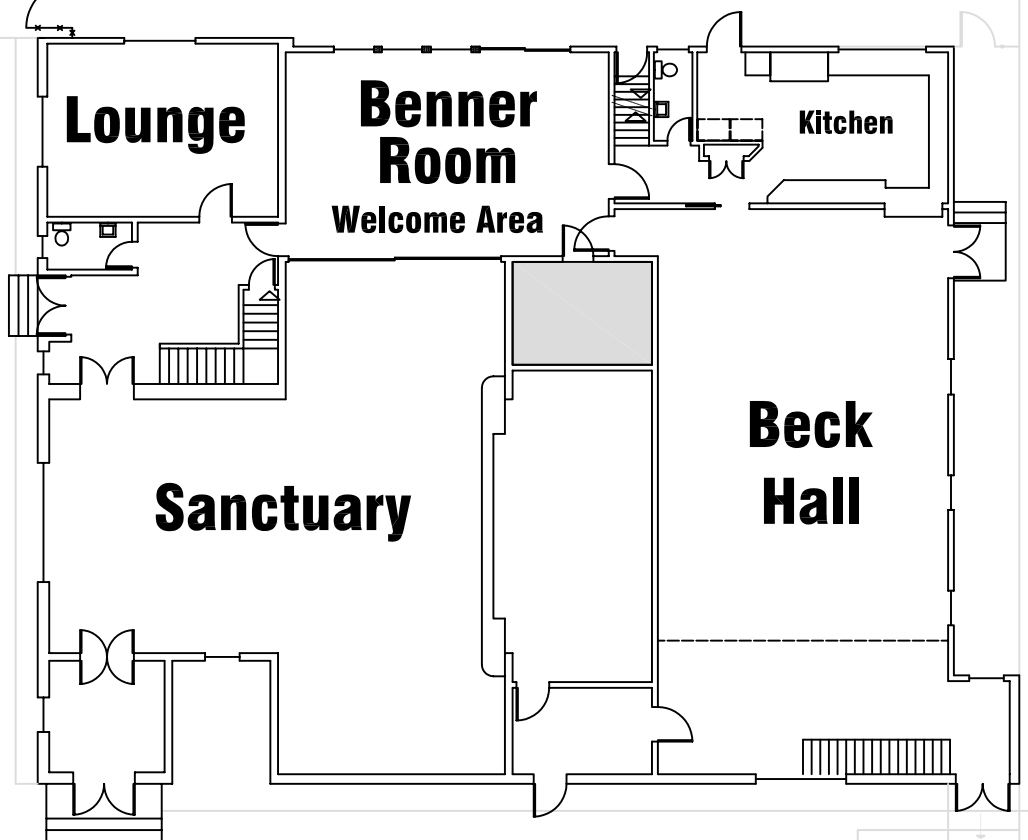

Unitarian Universalists  
of San Mateo  
300 E. Santa Inez Ave.  
San Mateo, CA

*(Play area)*

**"La Petite Sorbonne"**

***E. Santa Inez Ave.***

The Cottage

*(Garden / Play area)*

*Courtyard*

***Ellsworth Ave.***