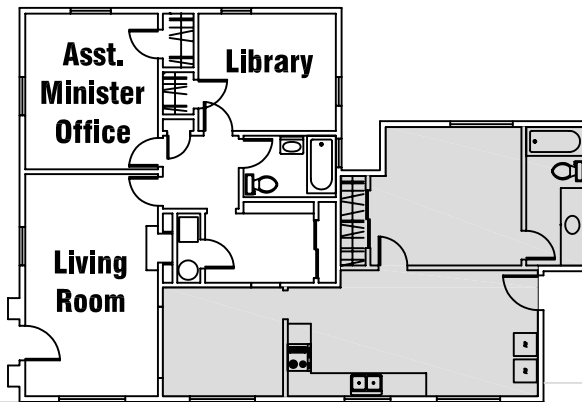

Unitarian Universalists  
of San Mateo  
300 E. Santa Inez Ave.  
San Mateo, CA

*(Play area)*

**"La Petite Sorbonne"**

***E. Santa Inez Ave.***

The Cottage

*(Garden / Play area)*

*Courtyard*

***Ellsworth Ave.***